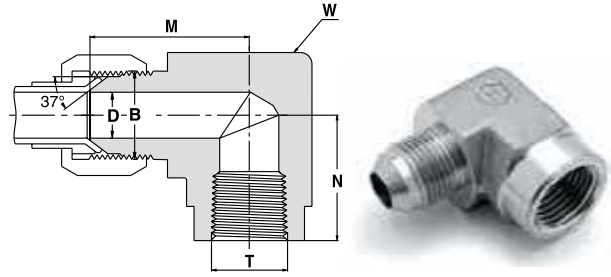

750 HF
FEMALE ELBOW
 S.A.E. 070203

Ordering Information	Tube O.D.		B UN	T NPT	D		W Wrench Flat	M		N	
	inch	mm			inch	mm		inch	mm	inch	mm
750HF SS 1/8" X 1/8"	1/8	-	5/16 - 24	1/8 - 27	0.062	1.6	5/8	1.00	25.4	0.66	16.8
750HF SS 3/16" X 1/8"	3/16	-	3/8 - 24	1/8 - 27	0.125	3.2	5/8	1.03	26.2	0.66	16.8
750HF SS 1/4" / 6MM X 1/8"	1/4	6	7/16 - 20	1/8 - 27	0.172	4.4	5/8	1.08	27.4	0.66	16.8
750HF SS 1/4" / 6MM X 1/4"	1/4	6	7/16 - 20	1/4 - 18	0.172	4.4	13/16	1.22	30.9	0.88	22.4
750HF SS 5/16" / 8MM X 1/8"	5/16	8	1/2 - 20	1/8 - 27	0.234	6.0	5/8	1.08	27.4	0.66	16.8
750HF SS 5/16" / 8MM X 1/4"	5/16	8	1/2 - 20	1/4 - 18	0.234	6.0	13/16	1.22	30.9	0.88	22.4
750HF SS 3/8" / 10MM X 1/8"	3/8	10	9/16 - 18	1/8 - 27	0.297	7.5	5/8	1.06	26.9	0.66	16.8
750HF SS 3/8" / 10MM X 1/4"	3/8	10	9/16 - 18	1/4 - 18	0.297	7.5	13/16	1.23	31.2	0.88	22.4
750HF SS 3/8" / 10MM X 3/8"	3/8	10	9/16 - 18	3/8 - 18	0.297	7.5	15/16	1.31	33.2	1.02	25.9
750HF SS 1/2" / 12MM X 1/4"	1/2	12	3/4 - 16	1/4 - 18	0.391	9.9	13/16	1.25	31.6	0.88	22.4
750HF SS 1/2" / 12MM X 3/8"	1/2	12	3/4 - 16	3/8 - 18	0.391	9.9	15/16	1.42	36.1	1.02	25.9
750HF SS 1/2" / 12MM X 1/2"	1/2	12	3/4 - 16	1/2 - 14	0.391	9.9	1 1/8	1.42	36.1	1.23	31.2
750HF SS 5/8" / 16MM X 1/2"	5/8	16	7/8 - 14	1/2 - 14	0.484	12.3	1 1/8	1.64	41.5	1.23	31.2
750HF SS 3/4" / 18MM X 1/2"	3/4	18	1 1/16 - 12	1/2 - 14	0.609	15.5	1 3/8	1.66	42.1	1.23	31.2
750HF SS 3/4" / 18MM X 3/4"	3/4	18	1 1/16 - 12	3/4 - 14	0.609	15.5	1 3/8	1.89	48.0	1.36	34.5
750HF SS 7/8" / 20MM X 3/4"	7/8	20	1 3/16 - 12	3/4 - 14	0.719	18.3	1 3/8	1.86	47.2	1.42	36.1
750HF SS 1" / 25MM X 1"	1	25	1 5/16 - 12	1 - 11.5	0.844	21.5	1 5/8	2.17	55.1	1.62	41.1
750HF SS 1 1/4" / 32MM X 1 1/4"	1 1/4	32	1 5/8 - 12	1 1/4 - 11.5	1.078	27.5	*2 1/8	2.33	59.2	1.70	43.2
750HF SS 1 1/2" / 38MM X 1 1/2"	1 1/2	38	1 7/8 - 12	1 1/2 - 11.5	1.312	33.0	*2 3/8	2.89	73.4	2.08	52.8
750HF SS 2" X 2"	2	-	2 1/2 - 12	2 - 11.5	1.781	45.0	*2 7/8	3.30	83.8	2.39	60.7